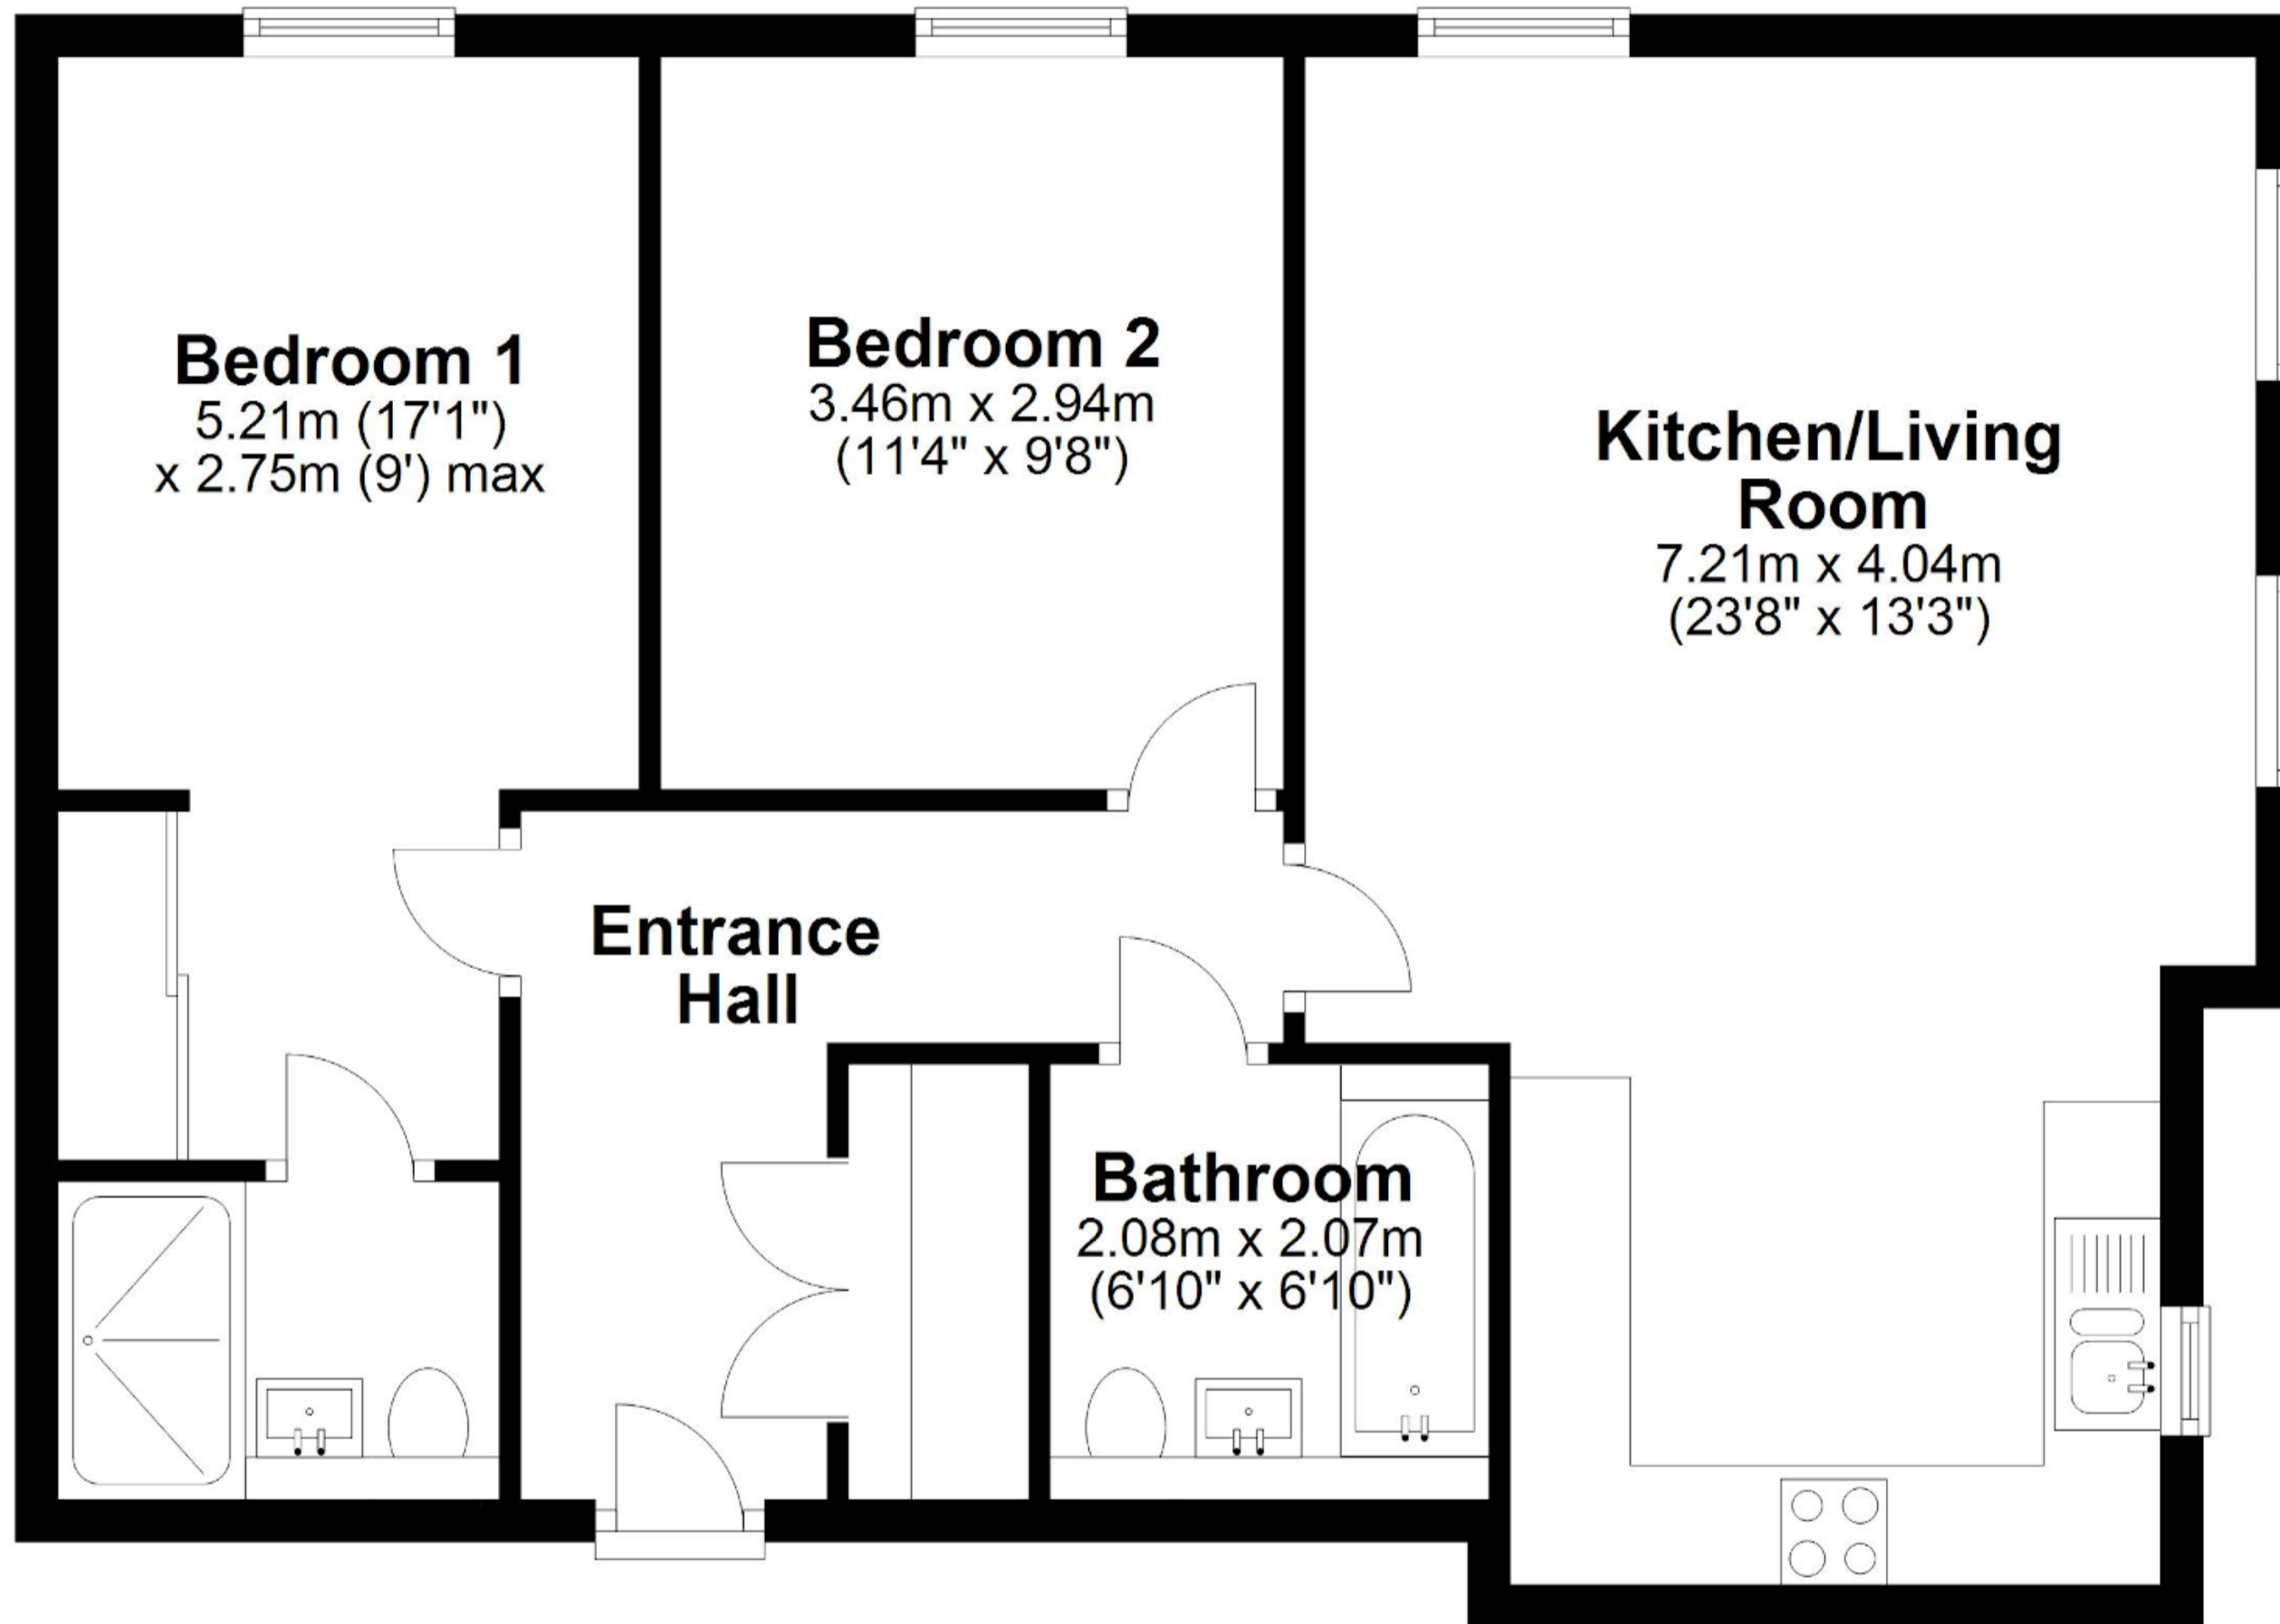

Second Floor

Approx. 62.8 sq. metres (675.4 sq. feet)

Total area: approx. 62.8 sq. metres (675.4 sq. feet)

Whilst every attempt has been made to ensure the accuracy of the floor plans contained here, measurements of doors, windows and rooms are approximate and no responsibility is taken by Reside Bath Limited for any error, omission or mis-statement. These plans are for representation purposes only as defined by RICS Code of Measuring Practice and should be used as such by any prospective Tenant. © Copyright Reside Bath Limited 2021. Any copying, reproduction or unauthorised use of this floor plan is strictly prohibited.

Plan produced using PlanUp.

Mulberry Way, Combe Down, Bath, BA2